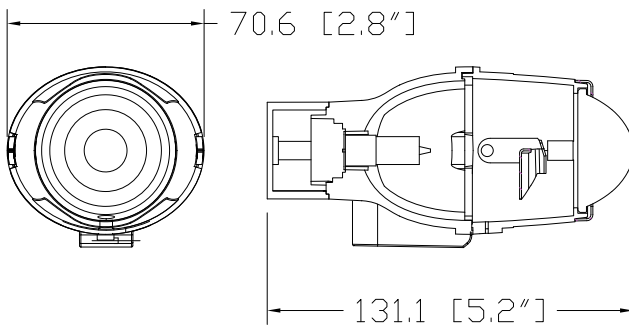

M-203

FRONT LIGHT HIGH BEAM, LOW BEAM

FRONT LIGHT

Tech Details

Material:

- Glass lens
- Aluminium housing

Wiring:

- 12 / 24 V

Light Source:

- 1 bulb

Information shown on this drawing may originate from outside the company no manufacture or resourcing should be made without prior consultation with engineering drawing office

These parts are replacement parts not original parts.