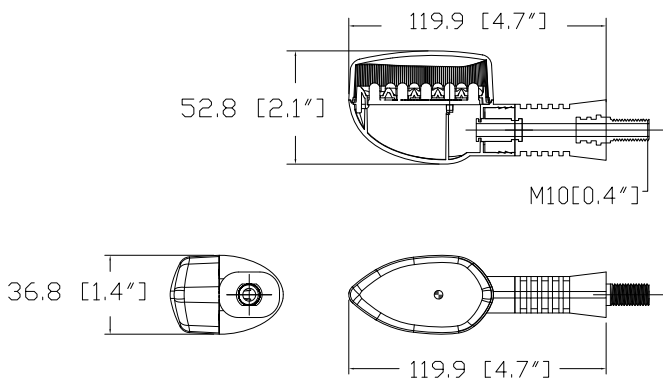

M-301

LED TURN LIGHT FRONT / REAR TURN SIGNAL / DIRECTION INDICATOR

LED TURN LIGHT

Tech Details

Material:

- Acrylic lens
- ABS base
- Rubber handle

Wiring:

- 12 / 24 V
- Terminals

Light Source:

- 13 LEDs

Information shown on this drawing may originate from outside the company no manufacture or resourcing should be made without prior consultation with engineering drawing office

These parts are replacement parts not original parts.