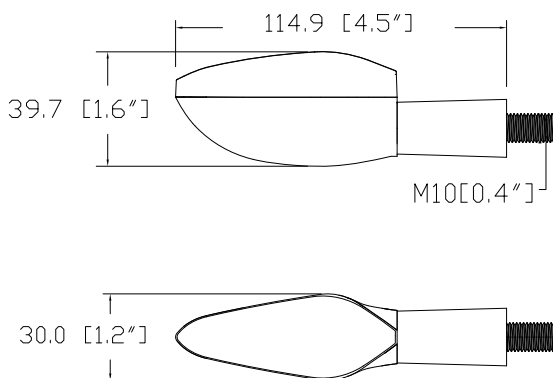

#### Tech Details

Material:

- Acrylic lens
- ABS base
- Rubber handle

Wiring:

- 12 / 24 V
- Terminals

Light Source:

- 16 LEDs

Information shown on this drawing may originate from outside the company no manufacture or resourcing should be made without prior consultation with engineering drawing office