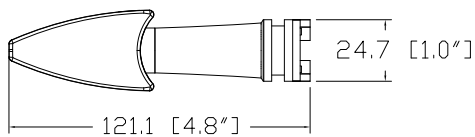

#### Tech Details

Material:

- Acrylic lens
- ABS base
- Rubber handle

Wiring:

- 12 / 24 V
- Terminals

Light Source:

- 15 LEDs

Information shown on this drawing may originate from outside the company no manufacture or resourcing should be made without prior consultation with engineering drawing office