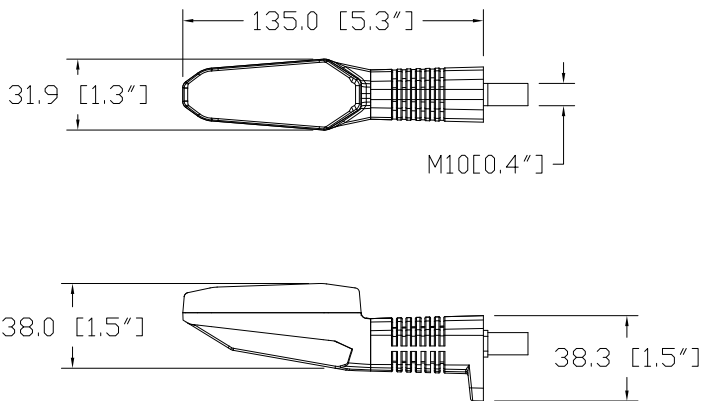

M-315

LED TURN LIGHT FRONT / REAR TURN SIGNAL / DIRECTION INDICATOR

LED TURN LIGHT

Tech Details

Material:

- Acrylic lens
- ABS base
- Rubber handle

Wiring:

- 12 / 24 V
- Terminals

Light Source:

- 3 High Power LEDs

Information shown on this drawing may originate from outside the company no manufacture or resourcing should be made without prior consultation with engineering drawing office