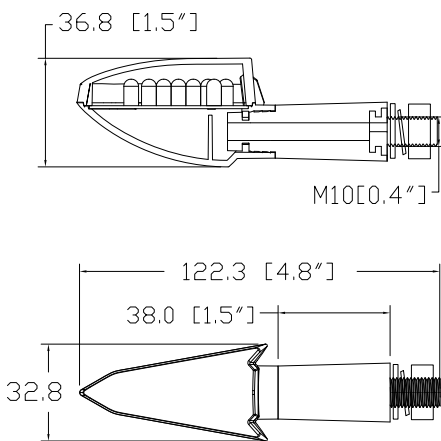

M-317

LED TURN LIGHT FRONT / REAR TURN SIGNAL / DIRECTION INDICATOR

LED TURN LIGHT

Tech Details

Material:

- Acrylic lens
- ABS base
- Rubber handle

Wiring:

- 12 / 24 V
- Terminals

Light Source:

- 15 LEDs

Information shown on this drawing may originate from outside the company no manufacture or resourcing should be made without prior consultation with engineering drawing office

These parts are replacement parts not original parts.