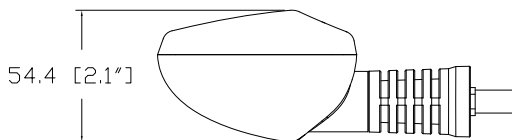

Light Source:

- 9 LEDs

Information shown on this drawing may originate from outside the company no manufacture or resourcing should be made without prior consultation with engineering drawing office

These parts are replacement parts not original parts.

Original part numbers are quoted for reference purposes only.