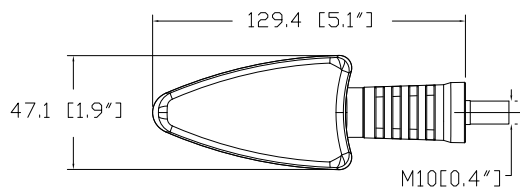

M-318

LED TURN LIGHT FRONT / REAR TURN SIGNAL / DIRECTION INDICATOR

LED TURN LIGHT

Tech Details

Material:

- Acrylic lens
- ABS base
- Rubber handle

Wiring:

- 12 / 24 V
- Terminals

Light Source:

- 9 LEDs

Information shown on this drawing may originate from outside the company no manufacture or resourcing should be made without prior consultation with engineering drawing office

These parts are replacement parts not original parts.