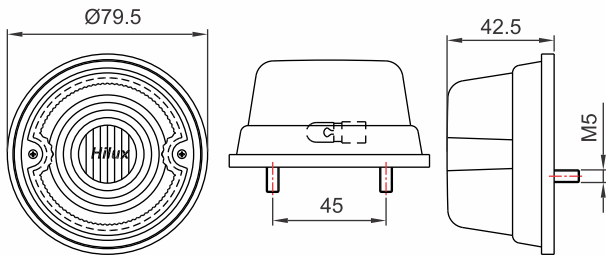

#### Tech Details

Bulb Fitment : 12V-5W, 24V-5W

Mounting C.D.: 45 mm

Colors : Amber, Blue, Red, White, Green

Information shown on this drawing may originate from outside the company no manufacture or resourcing should be made without prior consultation with engineering drawing office