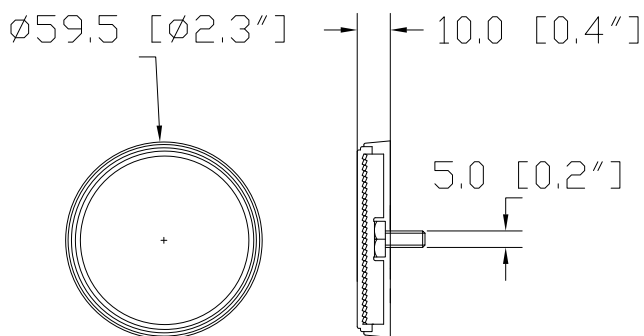

#### Tech Details

Material:

- Acrylic lens
- ABS base

Installation:

- Screw bolt
- Adhesive sticker

Lens color:

- Red, yellow, white

Information shown on this drawing may originate from outside the company no manufacture or resourcing should be made without prior consultation with engineering drawing office