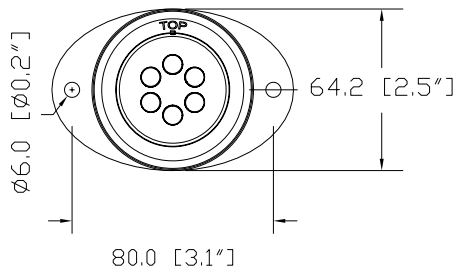

LB-902

LED SIDE LAMP SIDE MARKER

LED SIDE LAMP

Tech Details

Material:

- Acrylic lens
- ABS base

Wiring:

- 12 / 24 V
- Terminals, grommets
- PVC connectors

Light Source:

- 6 LEDs

Information shown on this drawing may originate from outside the company no manufacture or resourcing should be made without prior consultation with engineering drawing office

These parts are replacement parts not original parts.