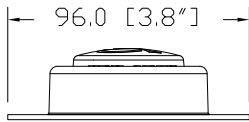

Information shown on this drawing may originate from outside the company no manufacture or resourcing should be made without prior consultation with engineering drawing office

These parts are replacement parts not original parts.

Original part numbers are quoted for reference purposes only.