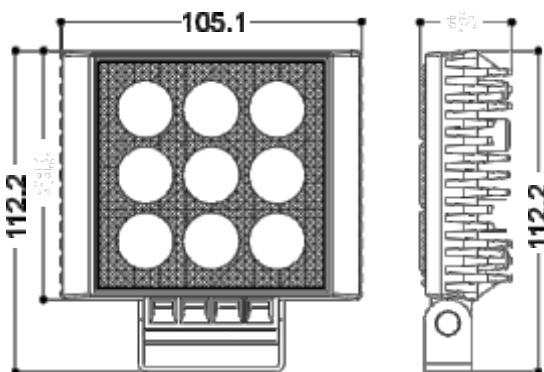

## 27W POD SQUARE MEGA (S) 0927F

### LED WORK LIGHT

#### Tech Details

LED Chip	Epistar 3W
Voltage	10-30V DC
Power	27W
Output	1890LM
Beam	Spot
Light color	White or Amber avail
Color Temp.	White 6500K / Amber 3000K
Housing	Die case Alu
Bracket	Stainless steel bracket
IP rating	IP67
Shockproof	20G shock protected
Dust	Protected
Reverse polar	Protected
Life span	30000 hrs

#### Tech Details

- New generation of MINI(S)0927F, square and super compact design equipped with 9 pcs of 3W Epistar LED which produces 1890 Lumens, rather high output.
- The durable die-cast aluminum housing to stand up to the hardest conditions.
- Unique and special heat sink design on the periphery and the back for superior heat dissipation. To prolong the life of LEDs to its full 50,000 hours potential, that means it never need change bulb again.
- IP67 rate guaranteed, signifying that it is dust-proof and submersion in water up to 1 meter.
- Flexible stainless steel bracket, 360° rotation x 180° tilt.
- 30° Spot Beam
- Reverse polar protection & leakage protection.