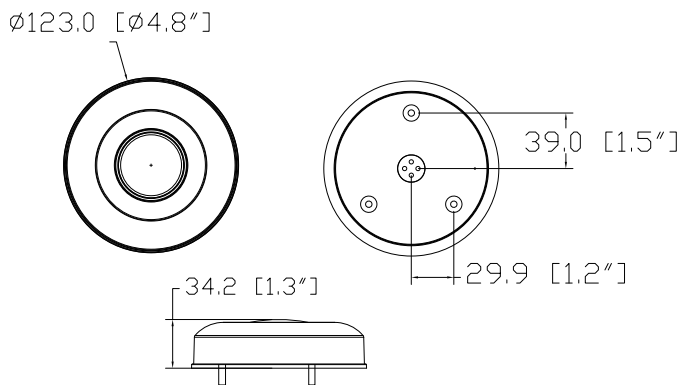

#### Tech Details

Material:

- Acrylic lens
- ABS base

Wiring:

- 12 / 24 V
- Terminals, grommet
- PVC Connectors

Light Source:

- 48 LEDs

Information shown on this drawing may originate from outside the company no manufacture or resourcing should be made without prior consultation with engineering drawing office