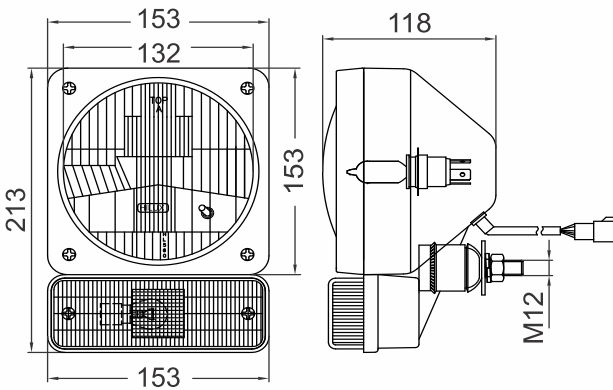

HL-560

Suitable for
**JCB / TEREX / TATA L&T /
ASHOK LEYLAND /
JOHN DEERE**

HEAD LAMP ASSY.

Tech Details

Bulb Fitment :

Main Beam

H4, 12V 35/35W

H4, 12V 60/55W

H4, 12V 75/70W

Indicator - 12V / 24V-5W

Parking - 12V / 24V-21W

Size - M12x80 Bolt

Information shown on this drawing may originate from outside the company no manufacture or resourcing should be made without prior consultation with engineering drawing office