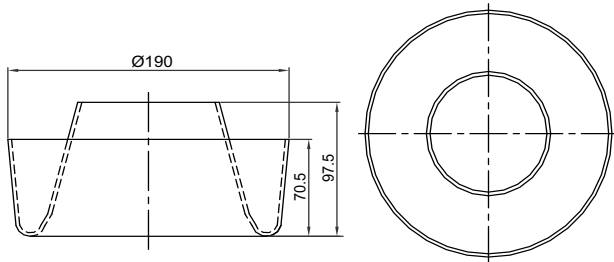

HL-572-L SPARE DUST BOWL

Suitable for
PRE CLEANER MAHINDRA

TRACTOR PARTS

Tech Details

Dia : 190 mm

Bowl : SAN

Information shown on this drawing may originate from outside the company no manufacture or resourcing should be made without prior consultation with engineering drawing office