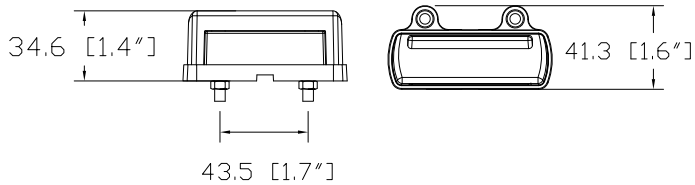

#### Tech Details

Material:

- Acrylic lens
- ABS housing

Wiring:

- 12 / 24 V
- Terminals

Light Source:

- 6 LEDs

Information shown on this drawing may originate from outside the company no manufacture or resourcing should be made without prior consultation with engineering drawing office