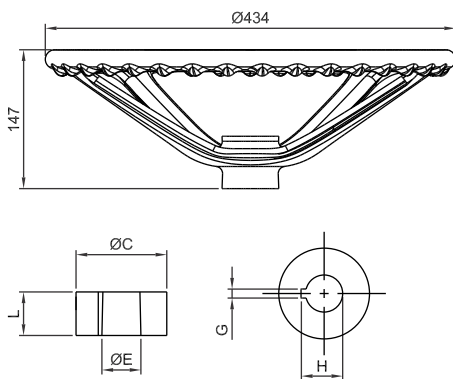

STW-003

Suitable for
**EICHER / SONALIKA /
STANDARD TRACTORS**

STEERING WHEEL

Tech Details

Dia : 434 mm

Information shown on this drawing may originate from outside the company no manufacture or resourcing should be made without prior consultation with engineering drawing office